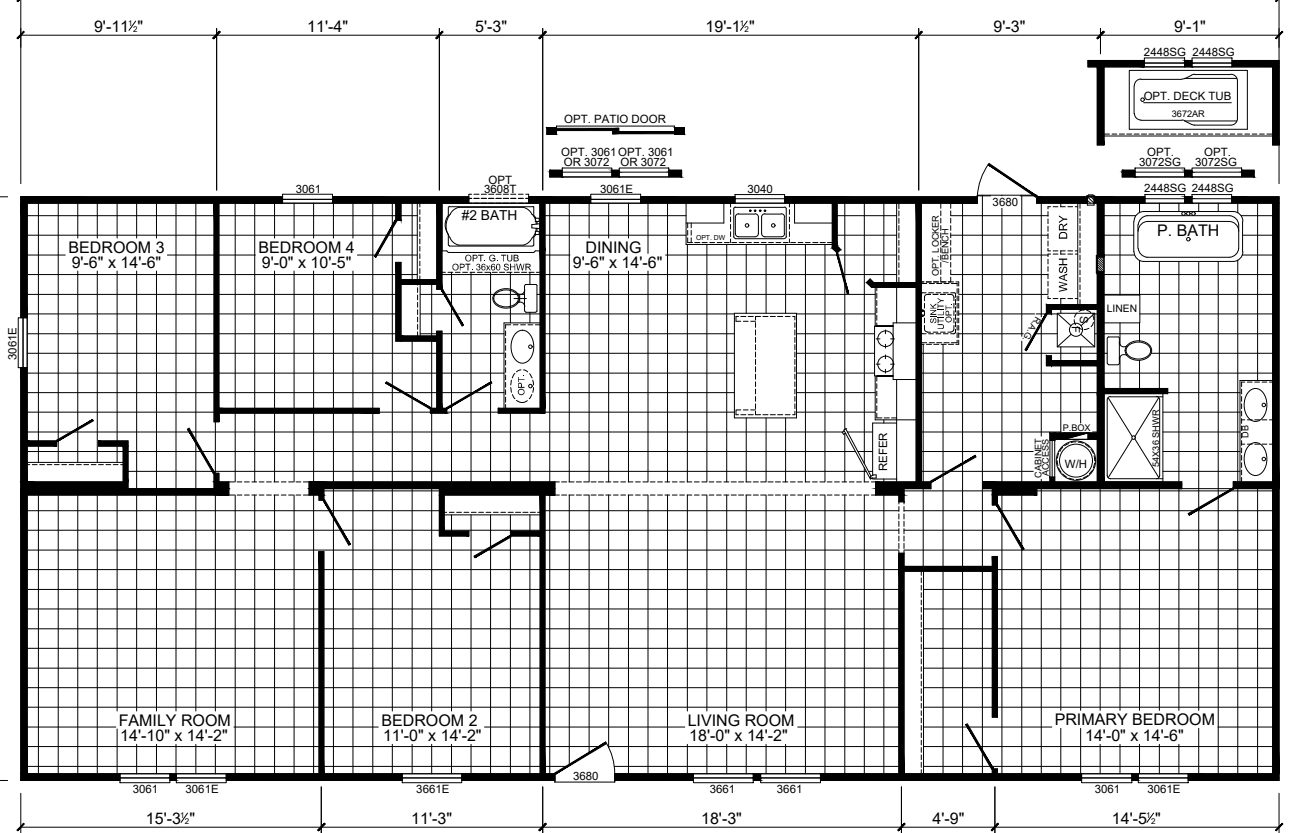

64'-0"

OPTIONAL 5TH BEDROOM LAYOUT

**ScotBilt**  
HOMES, INC.

MODEL #: **3264543PRO**

UNIT SPECS: **PROVIDENCE**  
32 X 64 - 4BR 2 BATH

DATE: **4/24/2025**  
VERSION: ...

AREA TOTAL SQUARE FOOTAGE:  
**1920 SQ. FT.**

LIVING AREA: **1920 SQ. FT.**  
PORCH AREA: **0 SQ. FT.**