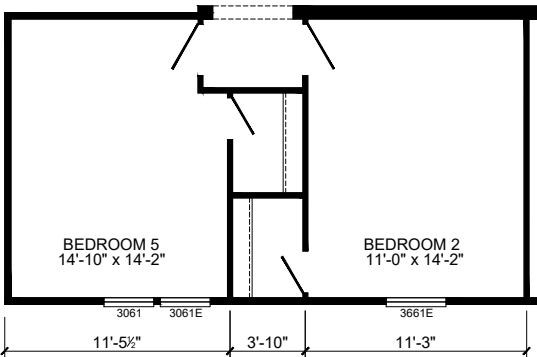

64'-0"

OPTIONAL 5TH BEDROOM LAYOUT

**ScotBilt**  
HOMES, INC.

MODEL #: **3264543PRO**

UNIT SPECS: **PROVIDENCE**  
32 X 64 - 4BR 2 BATH

DATE: **4/24/2025**  
VERSION: ...

AREA TOTAL SQUARE FOOTAGE:  
**1920 SQ. FT.**

LIVING AREA: **1920 SQ. FT.**  
PORCH AREA: **0 SQ. FT.**