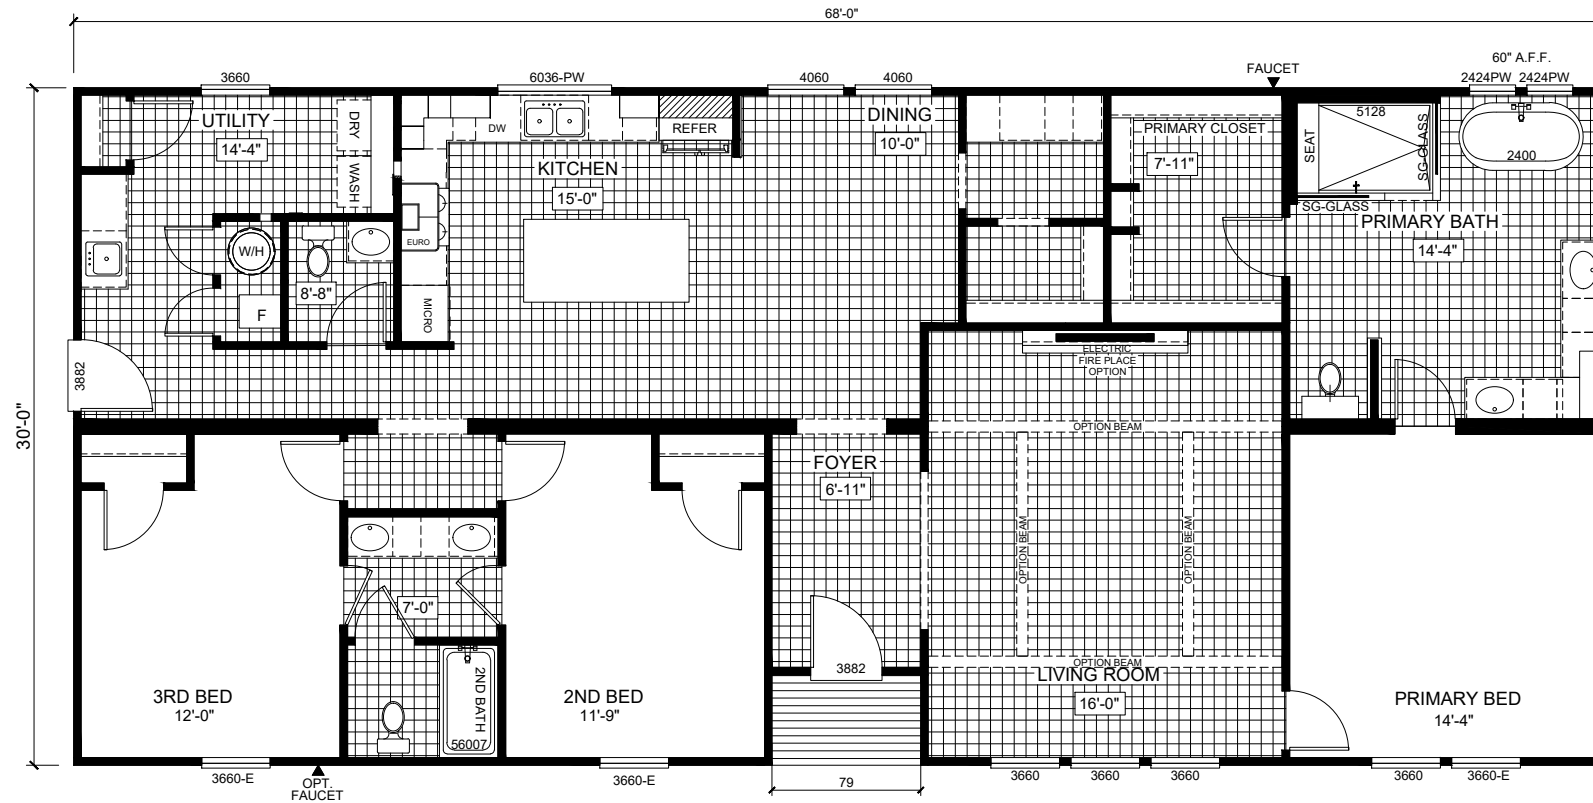

**OPT. 3RD DORMER**

**OPT. PATIO DOOR**

**OPT. PATIO DOOR**

**6765CAV THE KEEP 2x4 Walls**  
**3-BEDROOM / 2-BATH with HALF BATH**  
**32 x 72 (68 ACTUAL) - Approx. 2040 Sq. Ft. (Heated 2014 Sq. Ft.)**

Date: 12/19/25 Date: 1/6/2026

\* All room dimensions include closets and square footage figures are approximate.

**STANDARD**

The Keep  
6765CAV