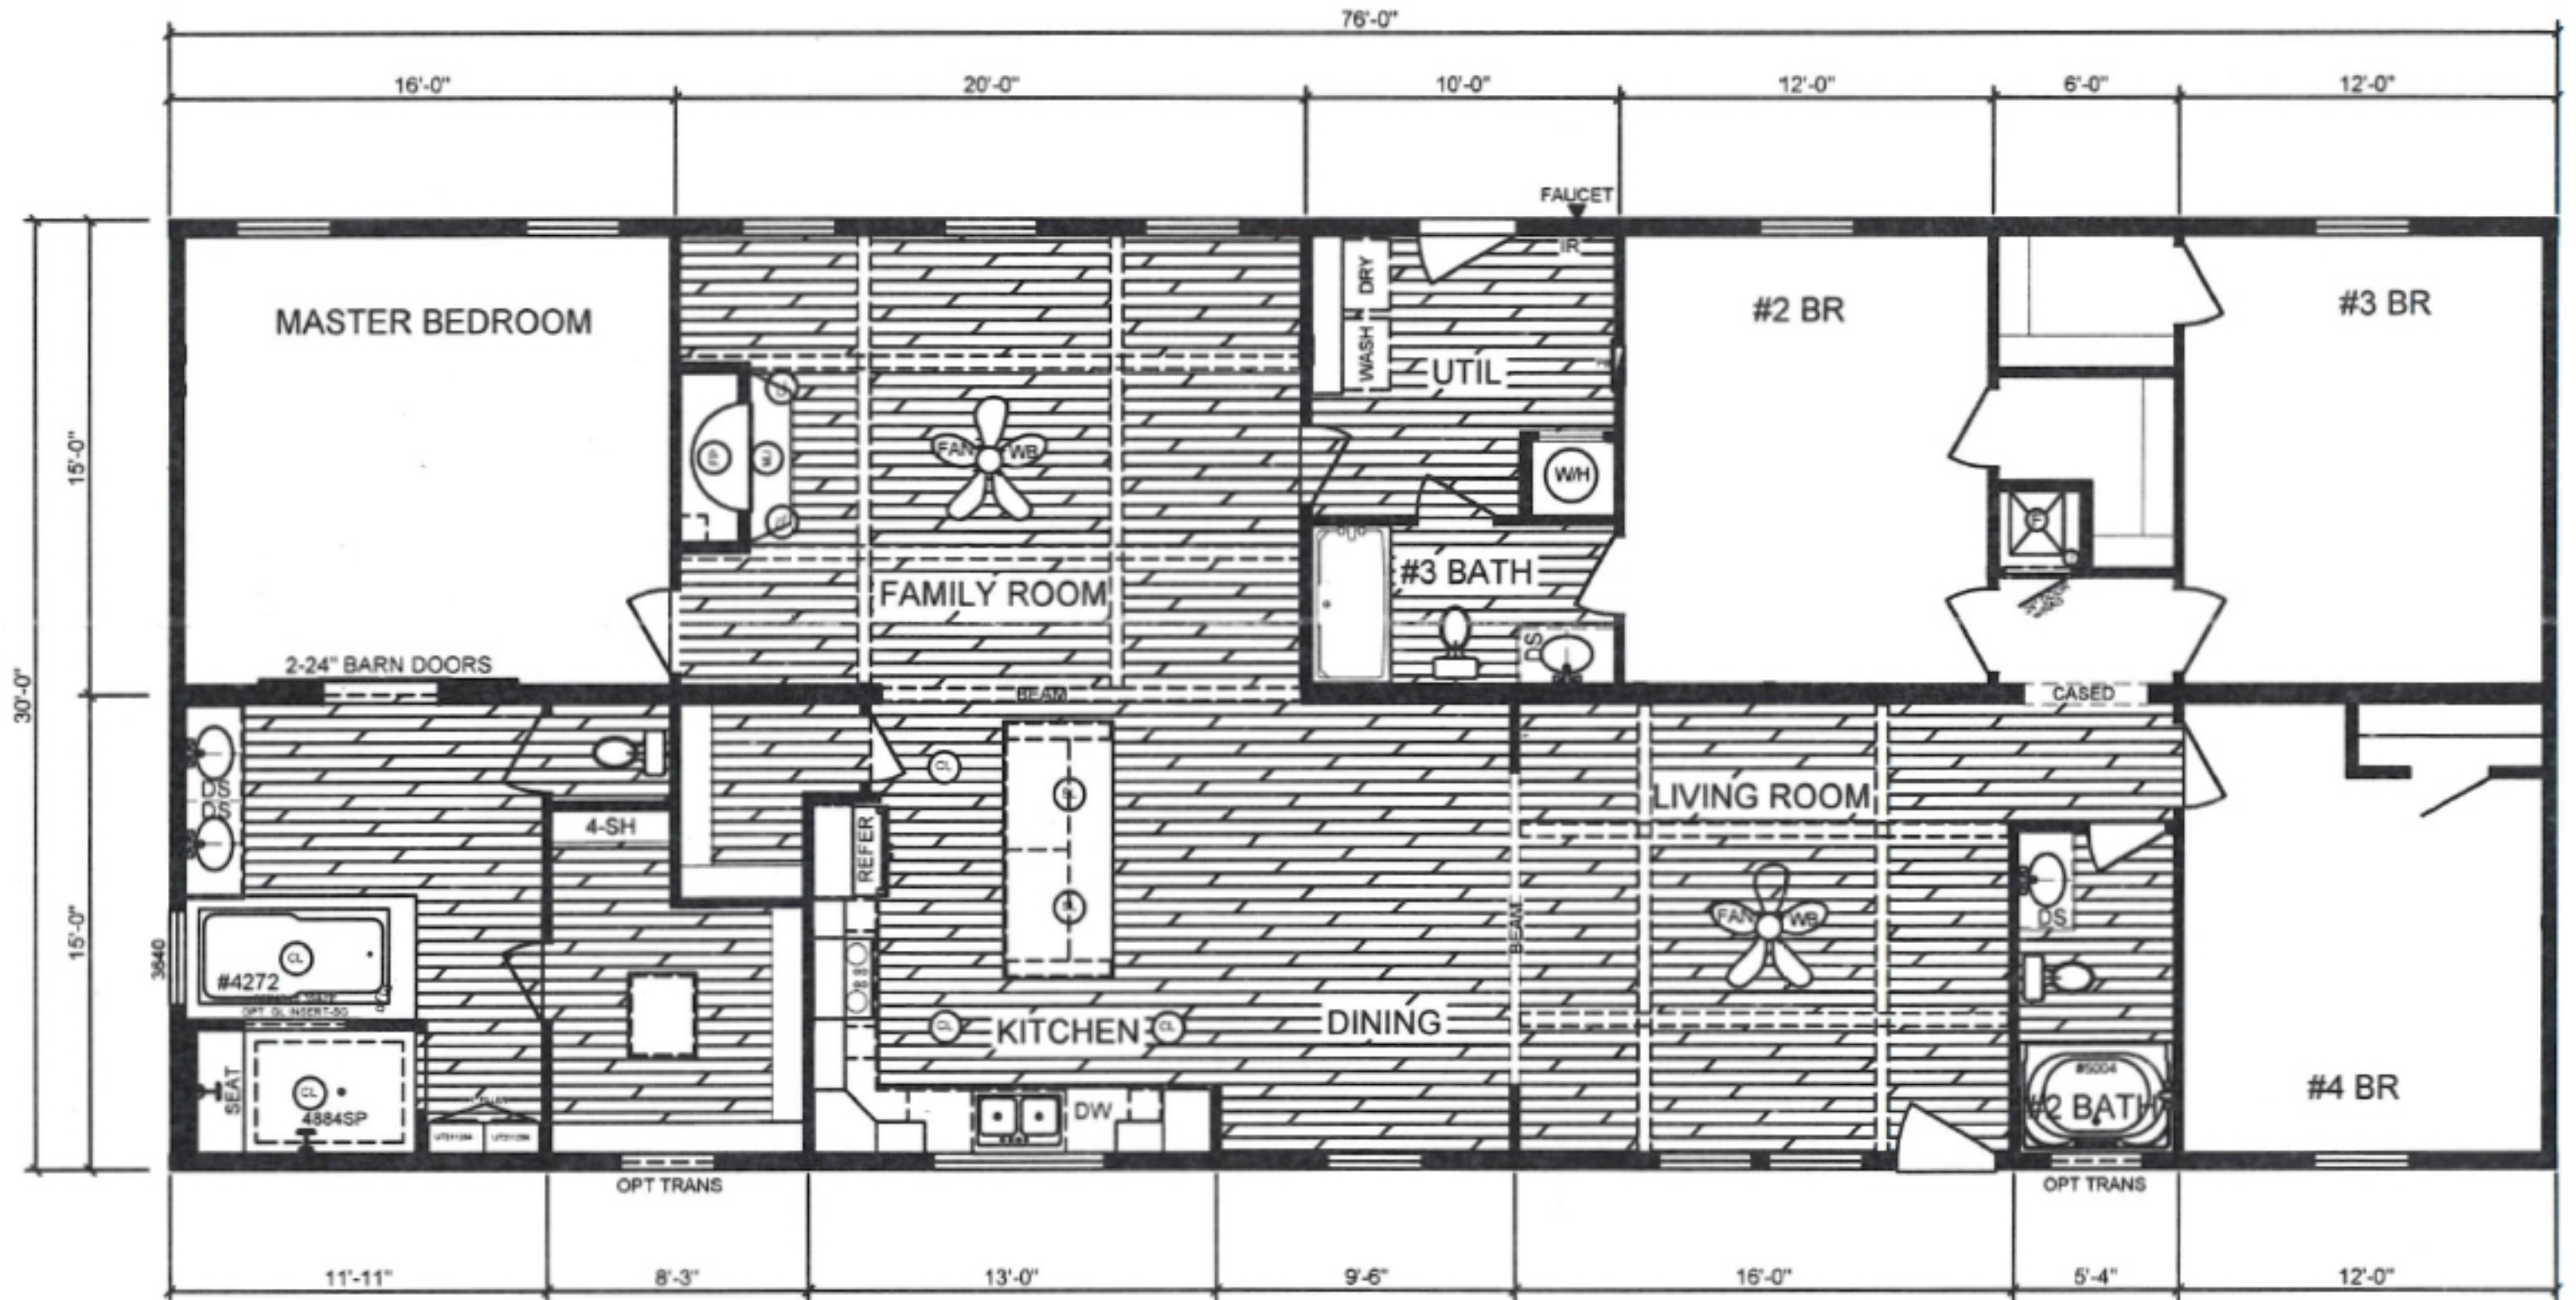

WOODLAND

MODEL: **THE BIG CHIEF WL-8034**

32'-0" x 80'-0" 2,280 Sq.Ft

4 Beds 3 Baths

Due to continued improvements and material change, specifications may change without notice. Room sizes are approximate.