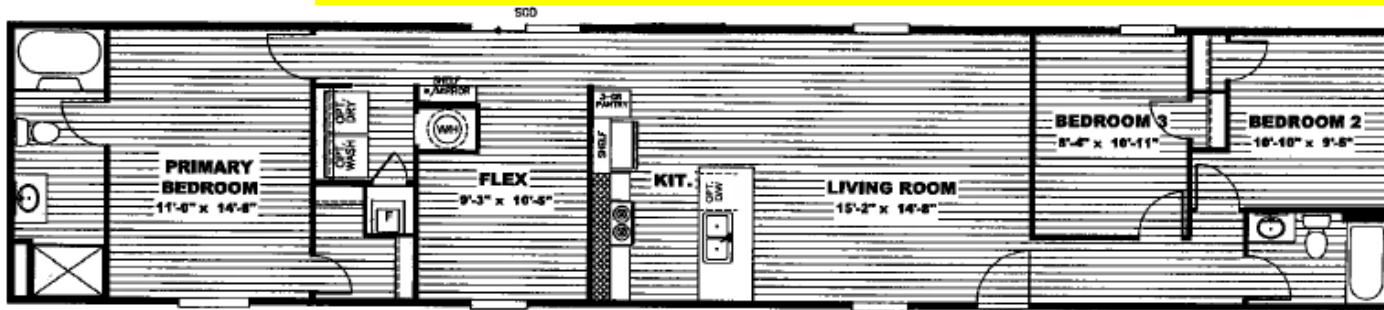

Limited Time 16x76 Celebration

“Featuring a Flex Room”

Vinyl Flooring throughout
Sliding Glass Door on Rear
Factory select colors **Throughout**
Factory Select Insulation
11-11-21 standard
Optional packages pending availability
11-11-33
11-13-33
22-11-33
22-13-33 TRU ENERGY MAX

Model#: TR5 16763B
16' X 76' CELEBRATION