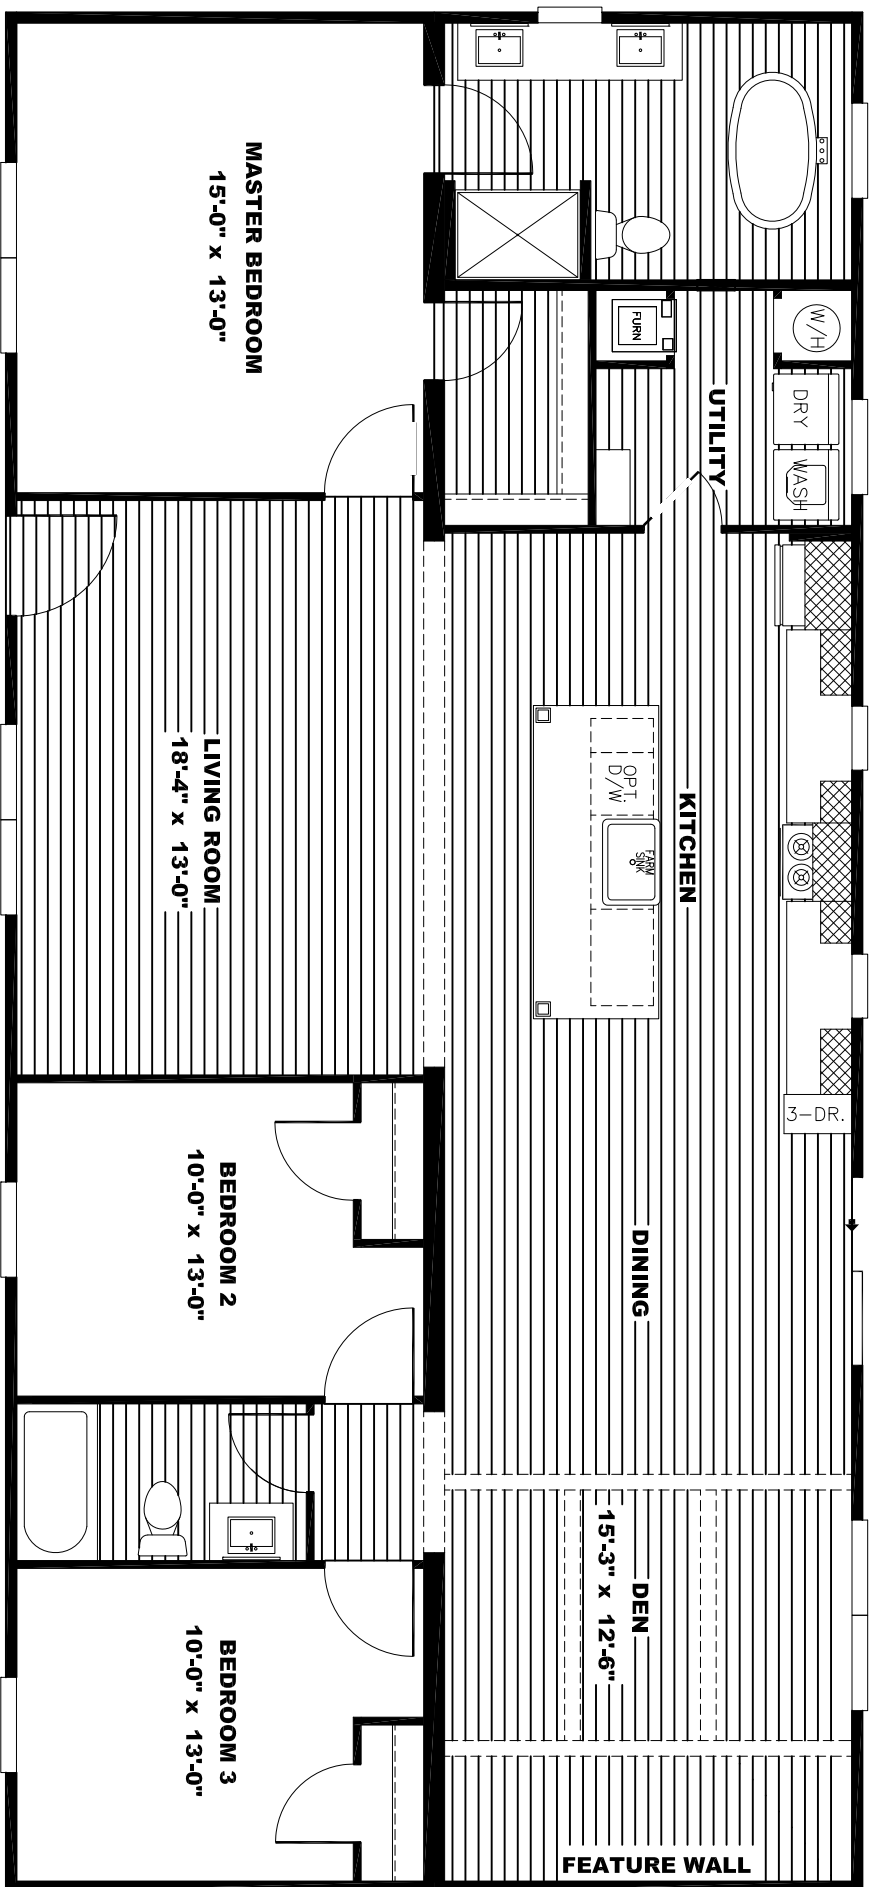

"THE ISABELLA"

28' x 60' NXT
Model #: NKT28603A
Drawing #:
44M004