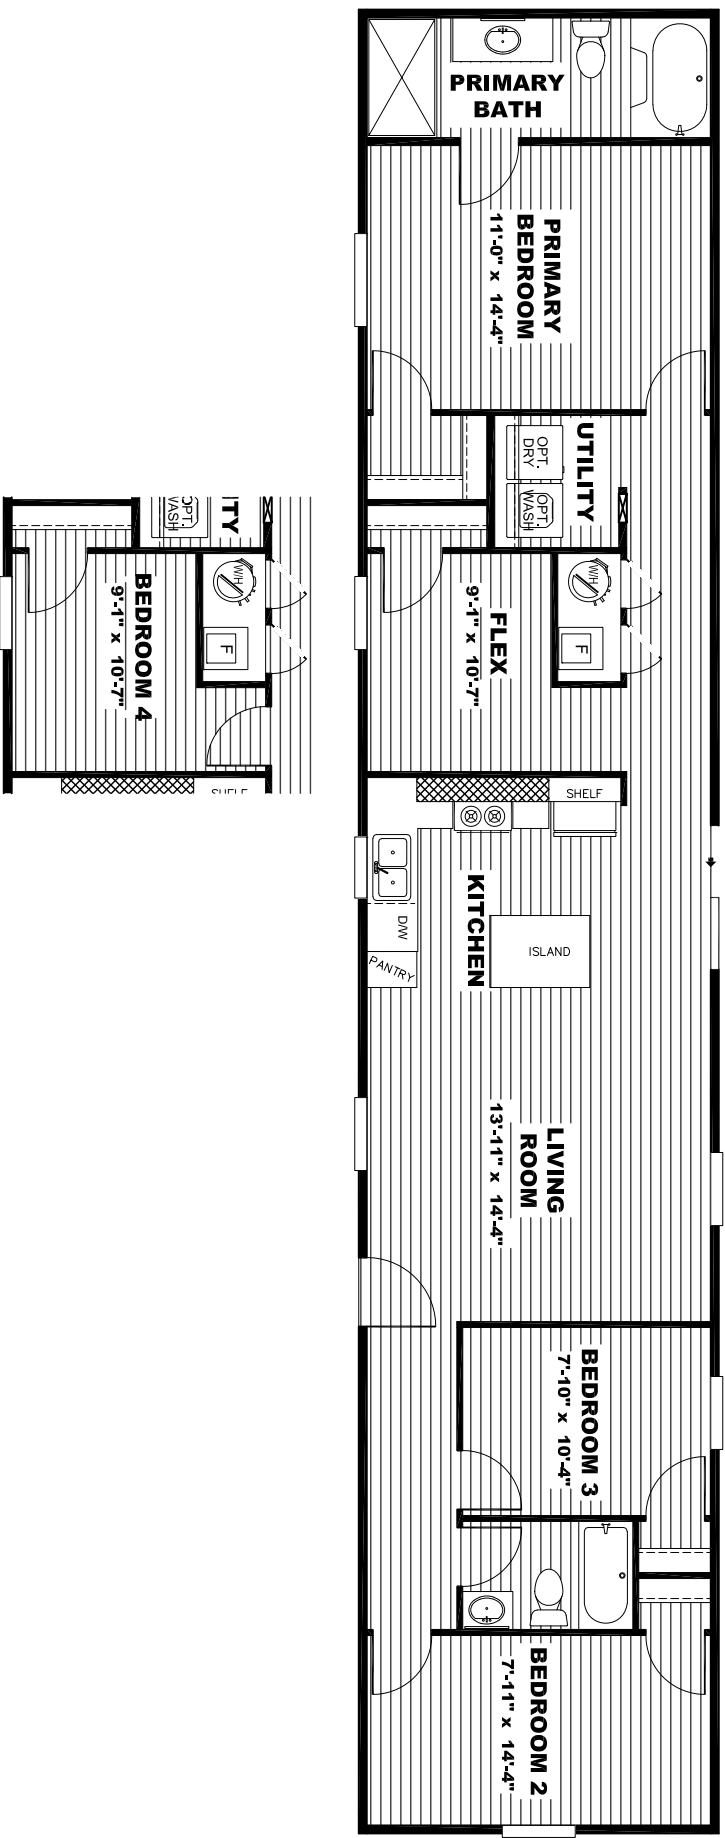

"Sensation"

MODEL # TRS16763E

SQ.FT. 1,140

DRAWING # TRU-1676-32-1