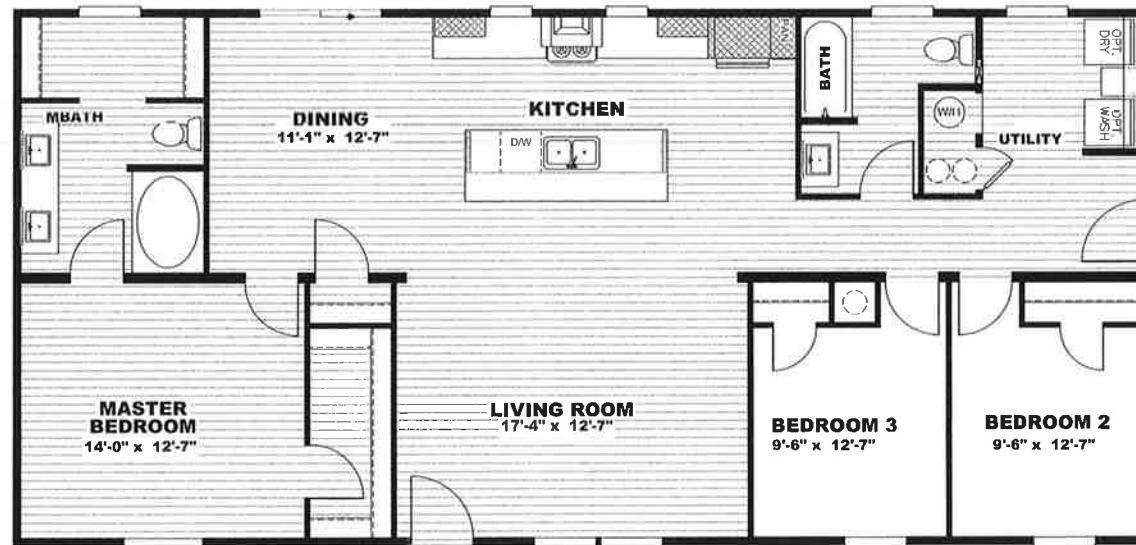

OPT FURNACE

MODEL #CEE28563BH
DRAWING # CE-M025-56-3
28'x56' EXPLORER