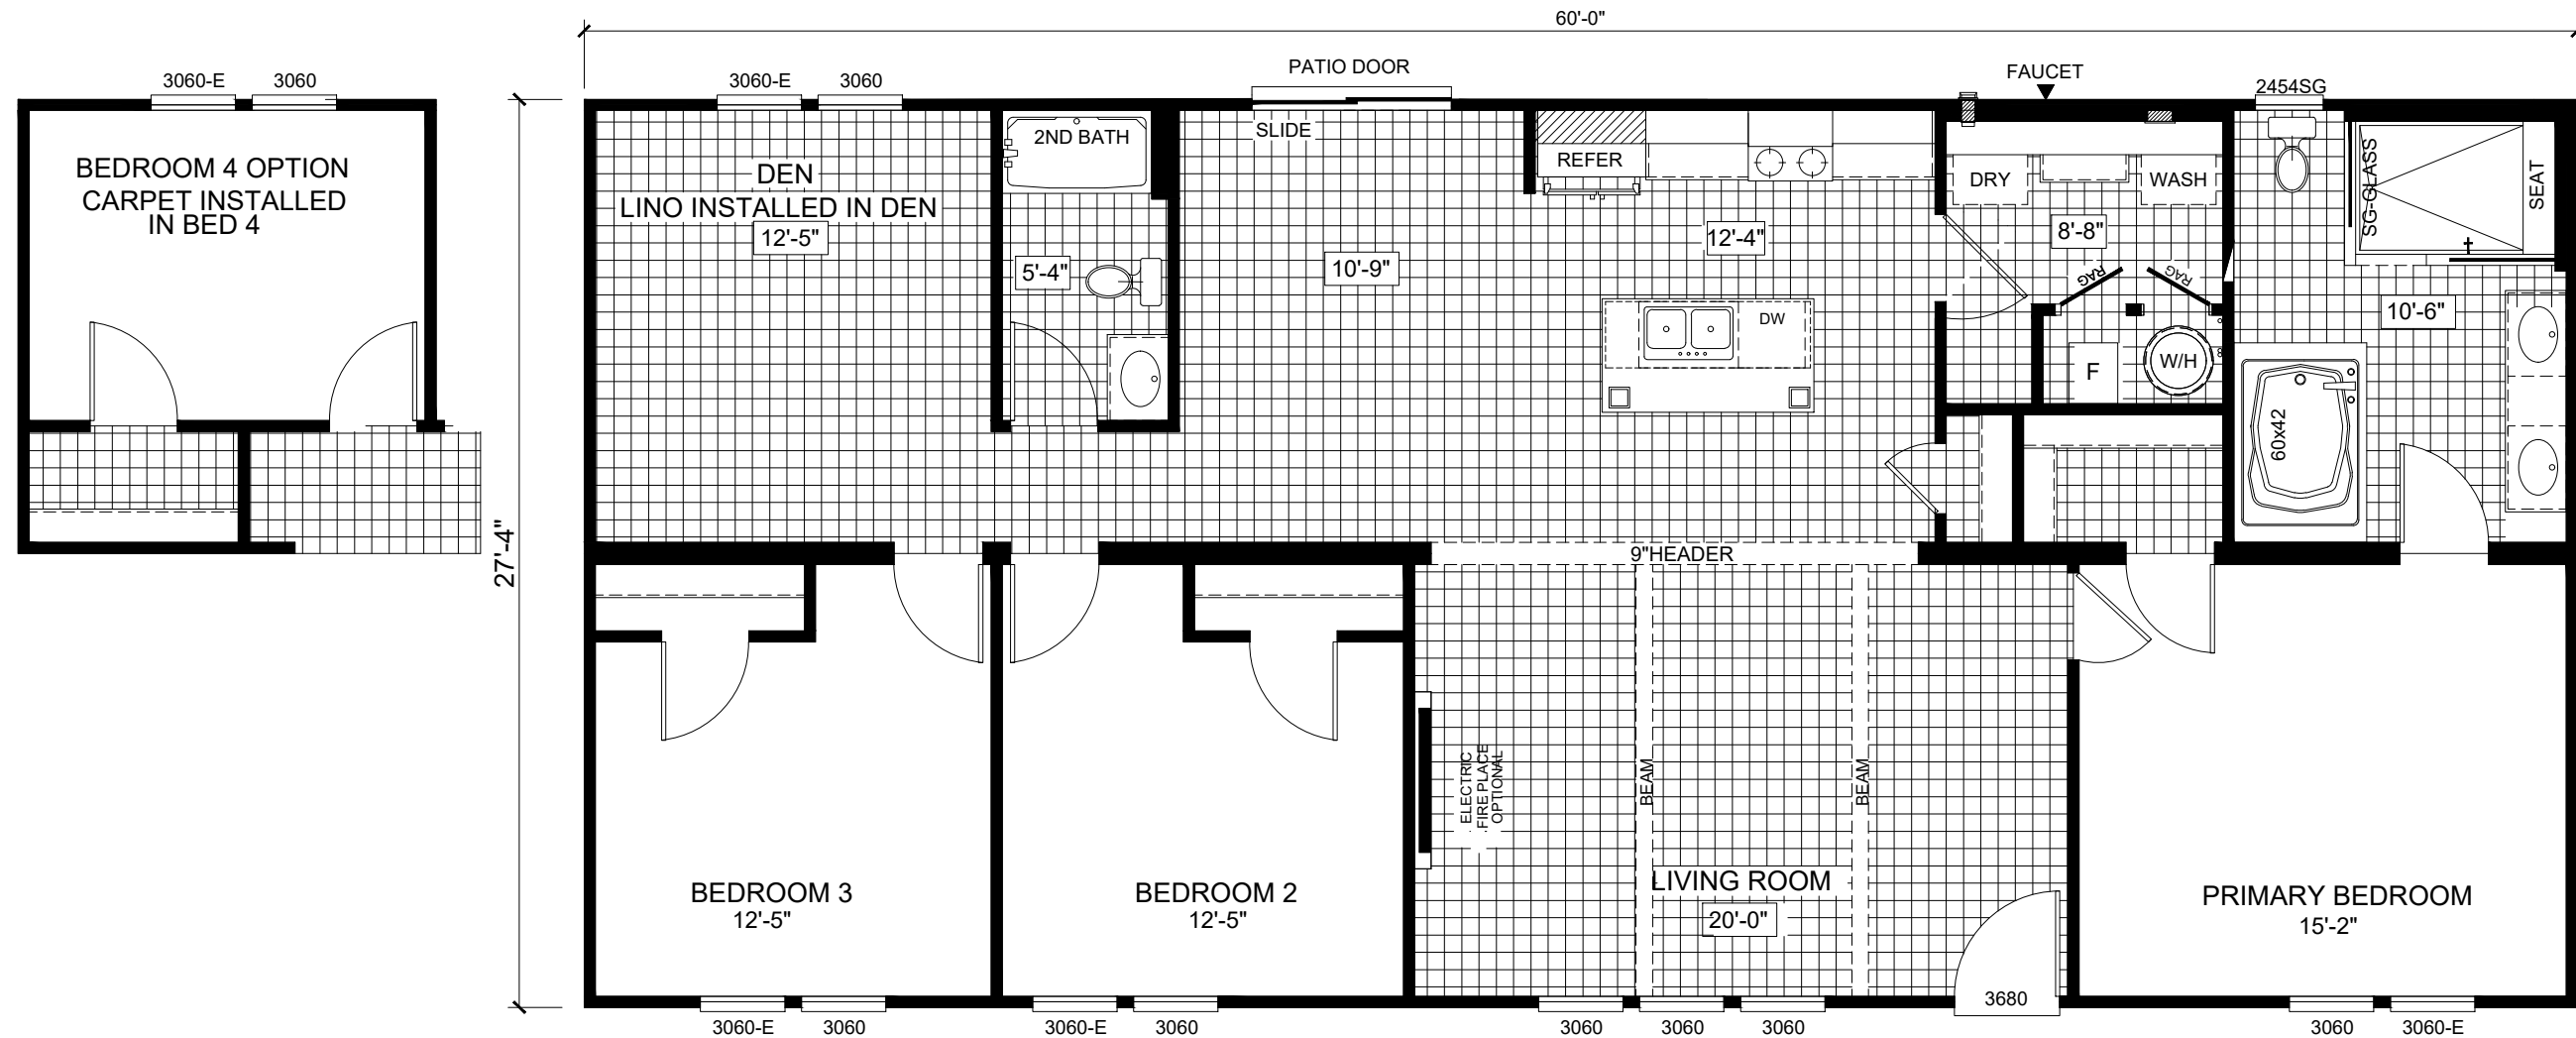

FRONT ELEVATION

The Jefferson - 28x60 - 1620 SF

Date: 1/27/23

* All room dimensions include closets and square footage figures are approximate.

10300 Pensacola Blvd.
Pensacola, FL 32534

EST. 1985

850.474.0261
sandershousing.com