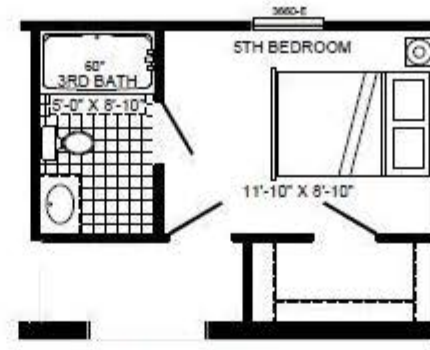

OPT. SHOWER

OPT. KITCHEN WIEURO HOOD

OPT. 3RD BATH & 5TH BEDROOM

MODEL B5049ADM
4-BEDROOM / 2-BATH
28' x 68' - Approx. 1813 Sq. Ft.