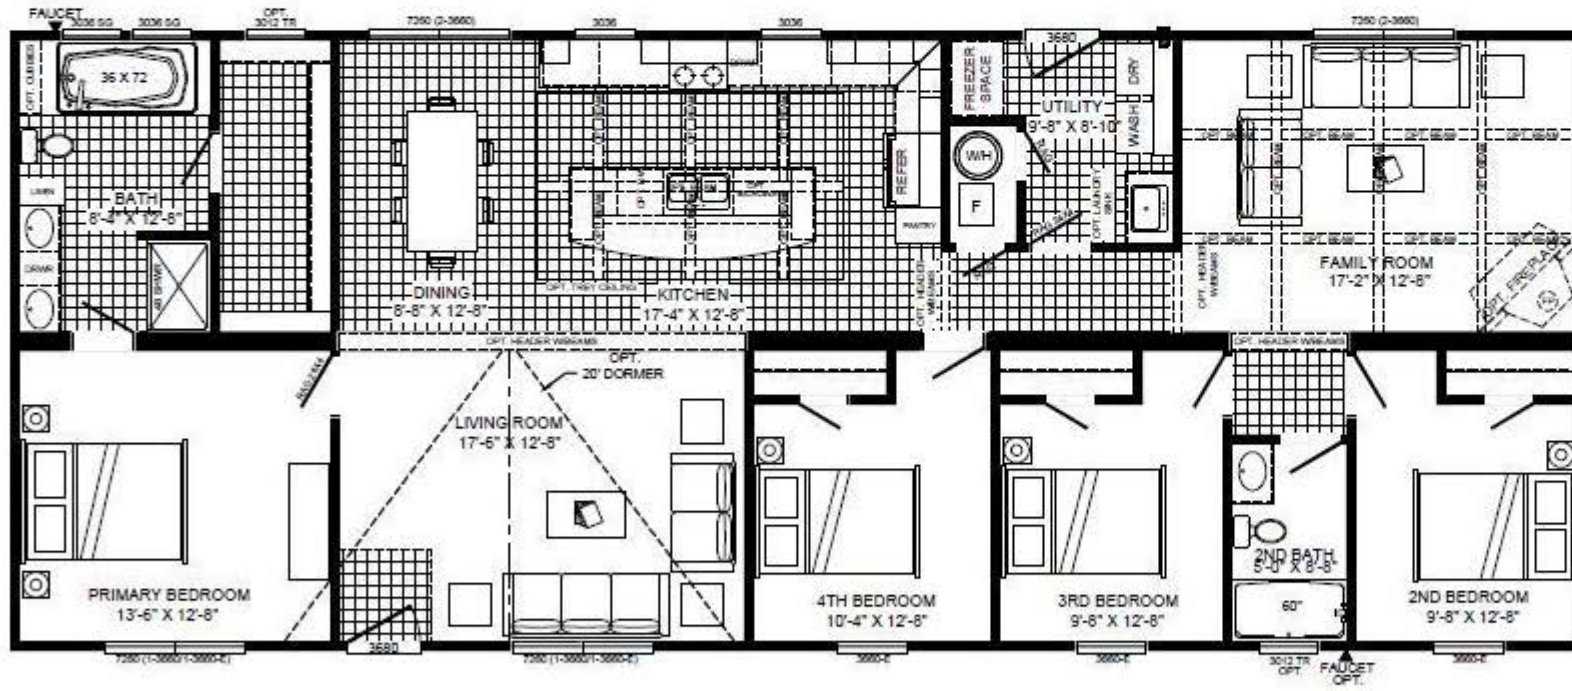

OPT. SHOWER

OPT. KITCHEN WIEURO HOOD

OPT. 3RD BATH & 5TH BEDROOM

MODEL B5049ADM
4-BEDROOM / 2-BATH
28' x 68' - Approx. 1813 Sq. Ft.