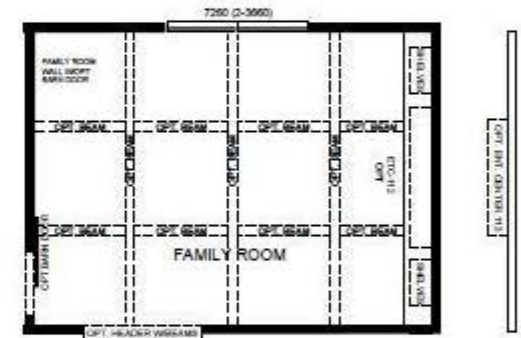

OPT. SHOWER

OPT. KITCHEN WIEURO HOOD

OPT. 3RD BATH & 5TH BEDROOM

MODEL B5049ADM
4-BEDROOM / 2-BATH
28' x 68' - Approx. 1813 Sq. Ft.