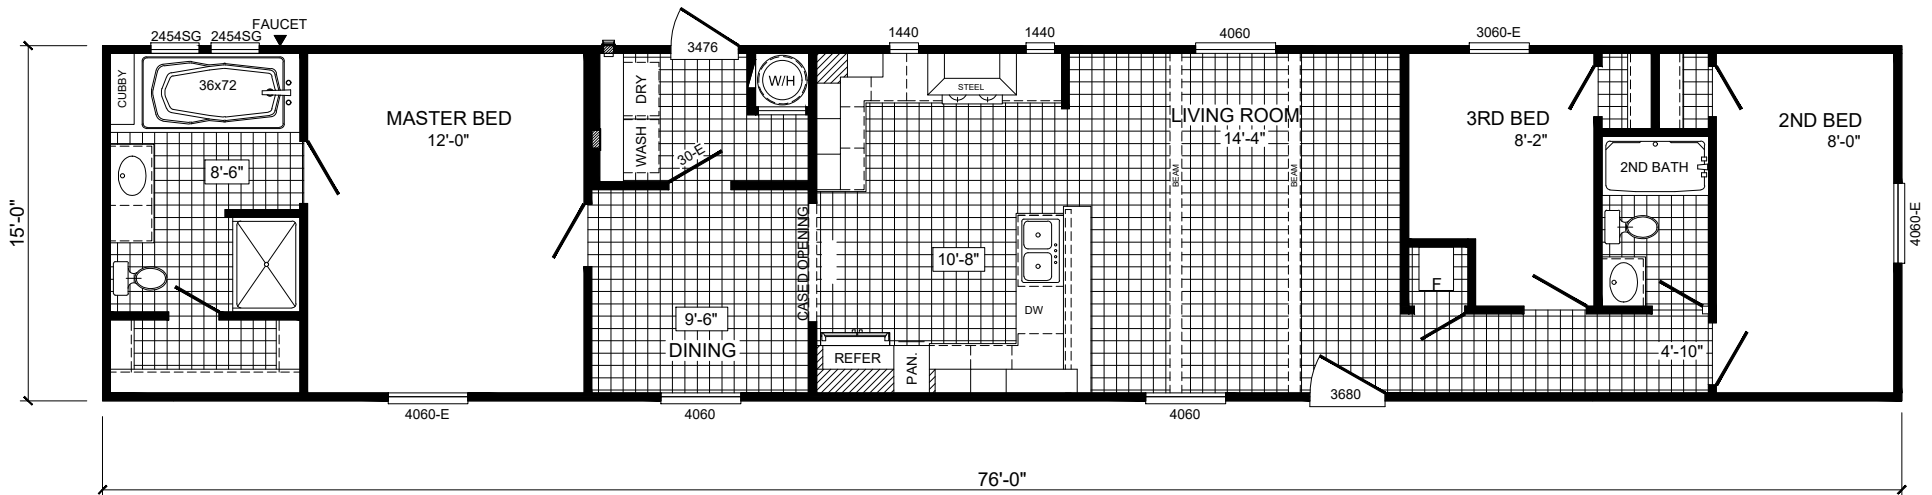

**FRONT ELEVATION**

**MODEL: 2478LEG HOLLYWOOD**  
**3-BEDROOM / 2-BATH**  
**16 X 80 (76 ACTUAL) - Approx. 1140 Sq. Ft.**

Date: 7/21/2022

\* All room dimensions include closets and square footage figures are approximate.