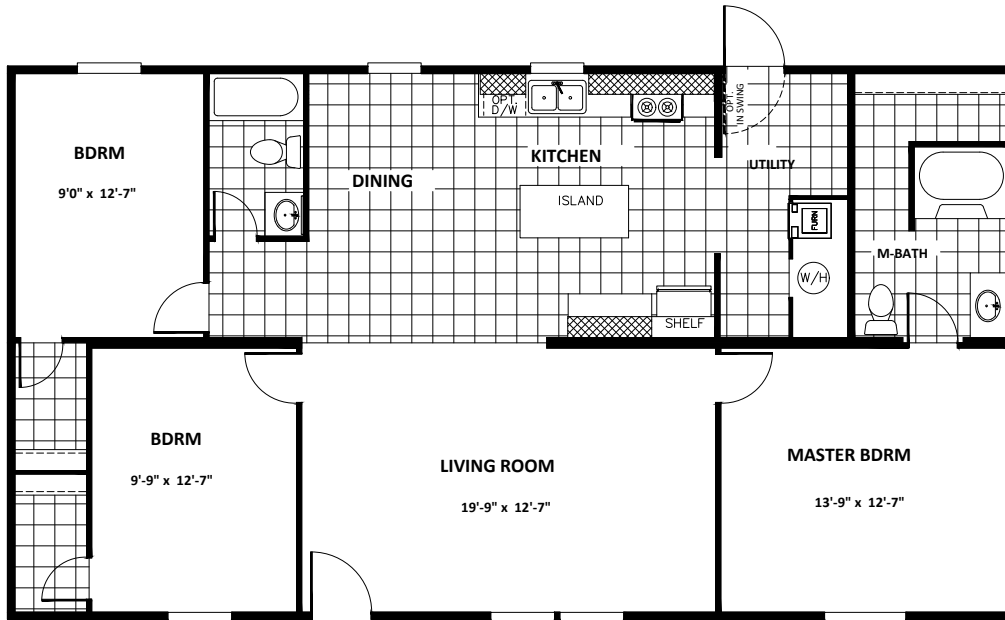

Home Features

28' x 48' - 1,296 SF
The

- * 16" O.C. Floor Joists
- * Exterior Water Faucet
- * Refrigerator, Range, & Dishwasher
- * R-30-11-22
- * Low-E Windows
- * 40 Gallon HW Heater
- * Ecobee Smart Thermostat
- * Duracraft (Non Paper Wrapped Cabinetry)
- * Exterior Shutters
- * Cell Phone Charging Station
- * Steel Front Door
- * 9-Lite Cottage Rear Door
- * Whole House Water Shutoff