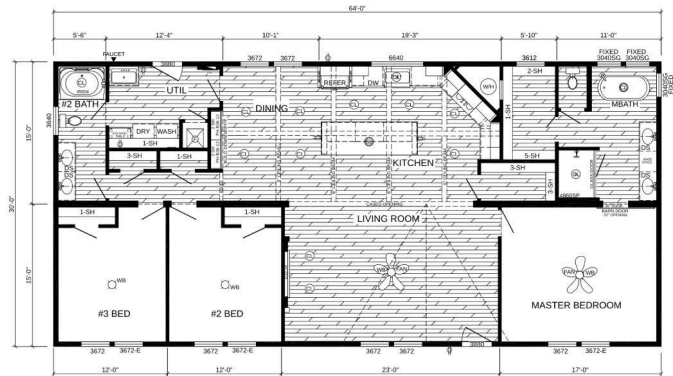

WOODLAND

MODEL: **THE OASIS WL-6811**

32'-0" x 68'-0" 1,920 Sq.Ft

3 Beds 2 Baths

Due to continued improvements and material change, specifications may change without notice. Room sizes are approximate.