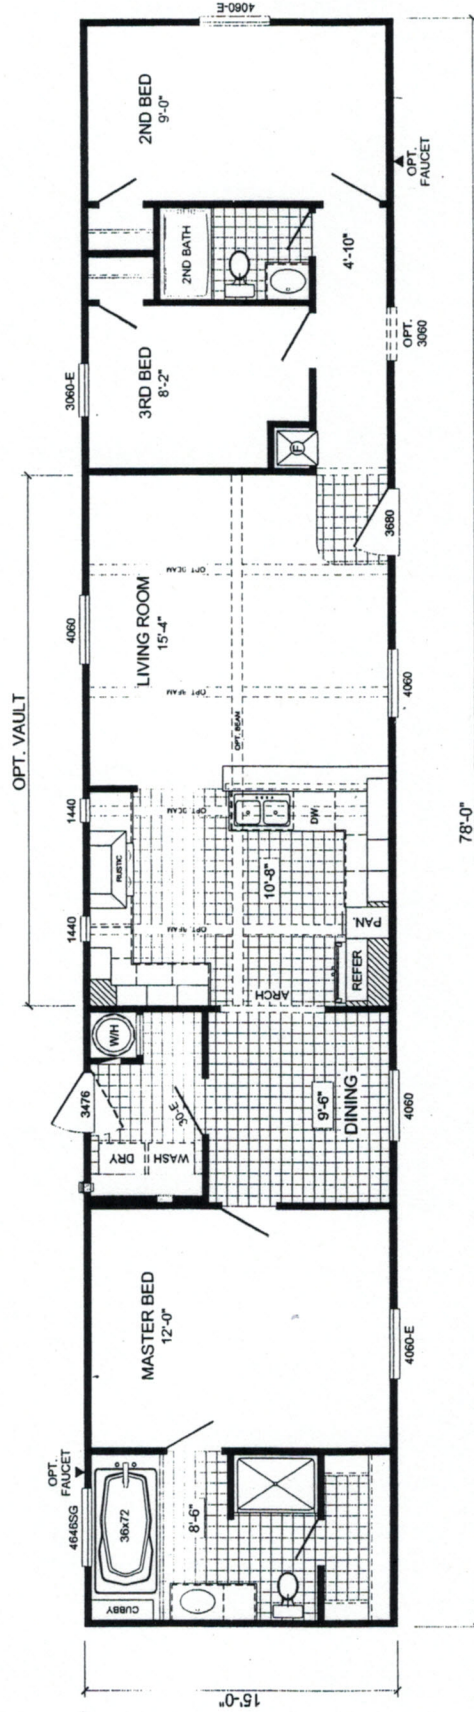

**OPTIONAL
2-BEDROOM
VERSION**

**MODEL: 2451DT
3-BEDROOM / 2-BATH
16 x 82 - Approx. 1170 Sq. Ft.**

Date: 9/3/13 REVISED: 2/24/14

* All room dimensions include closets and square footage figures are approximate.