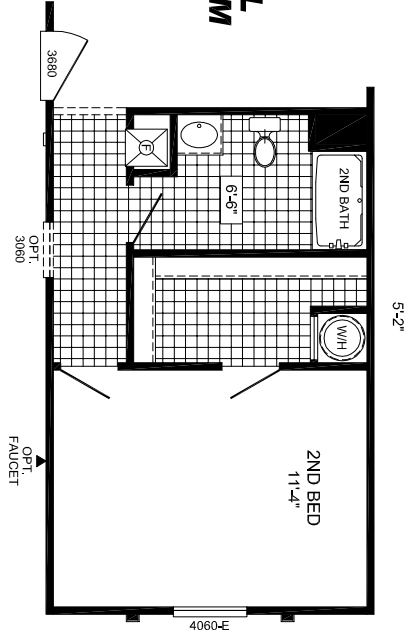

**MODEL: 2453DT**  
**3-BEDROOM / 2-BATH**  
**16 x 82 - Approx. 1170 Sq. Ft.**

Date: 1/26/15  
 \* All room dimensions include closets and square footage figures are approximate.

**OPTIONAL**  
**2-BEDROOM**  
**VERSION**