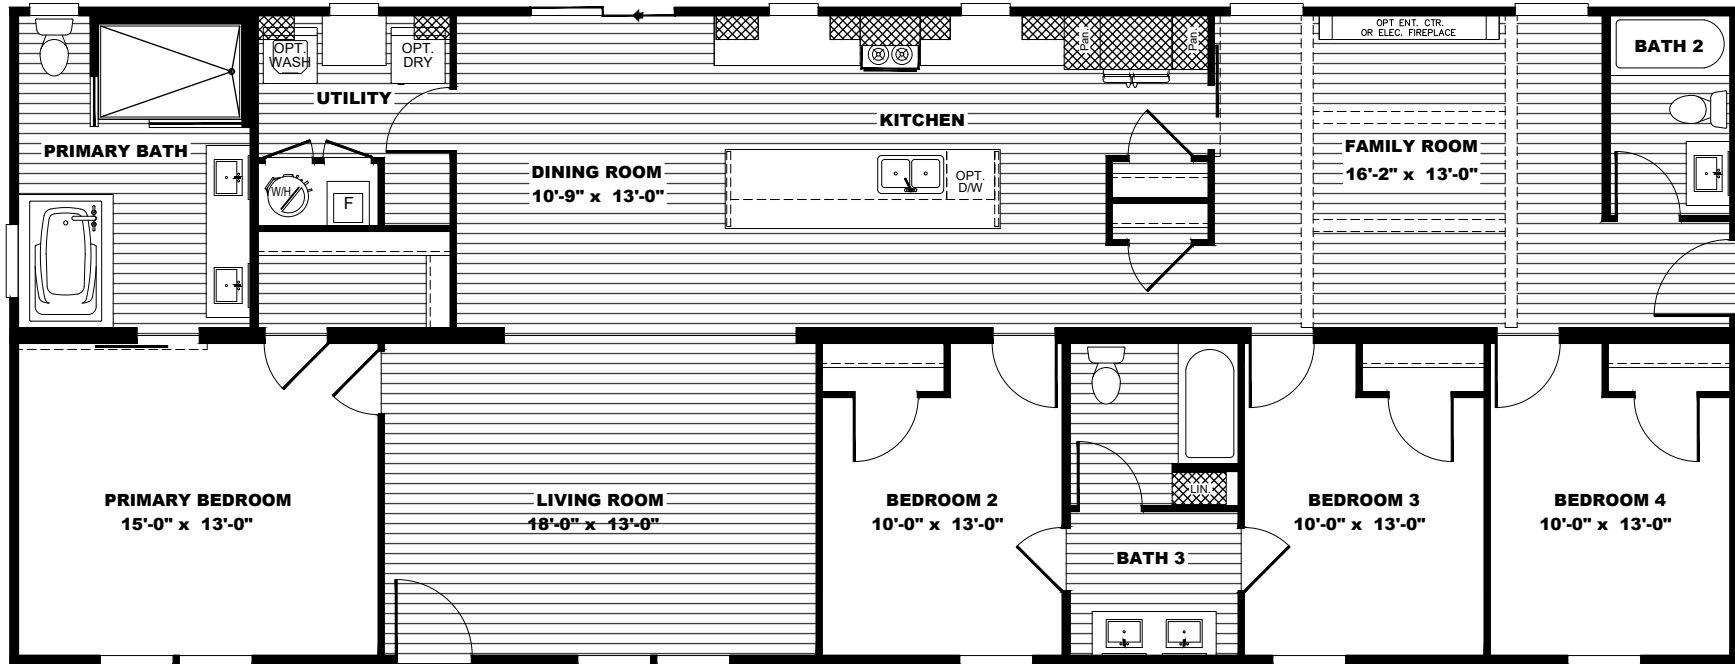

# Boujee XL

28x72  
1968 SF

10300 Pensacola Blvd.  
Pensacola, FL 32534

850.474.0261  
sandershousing.com