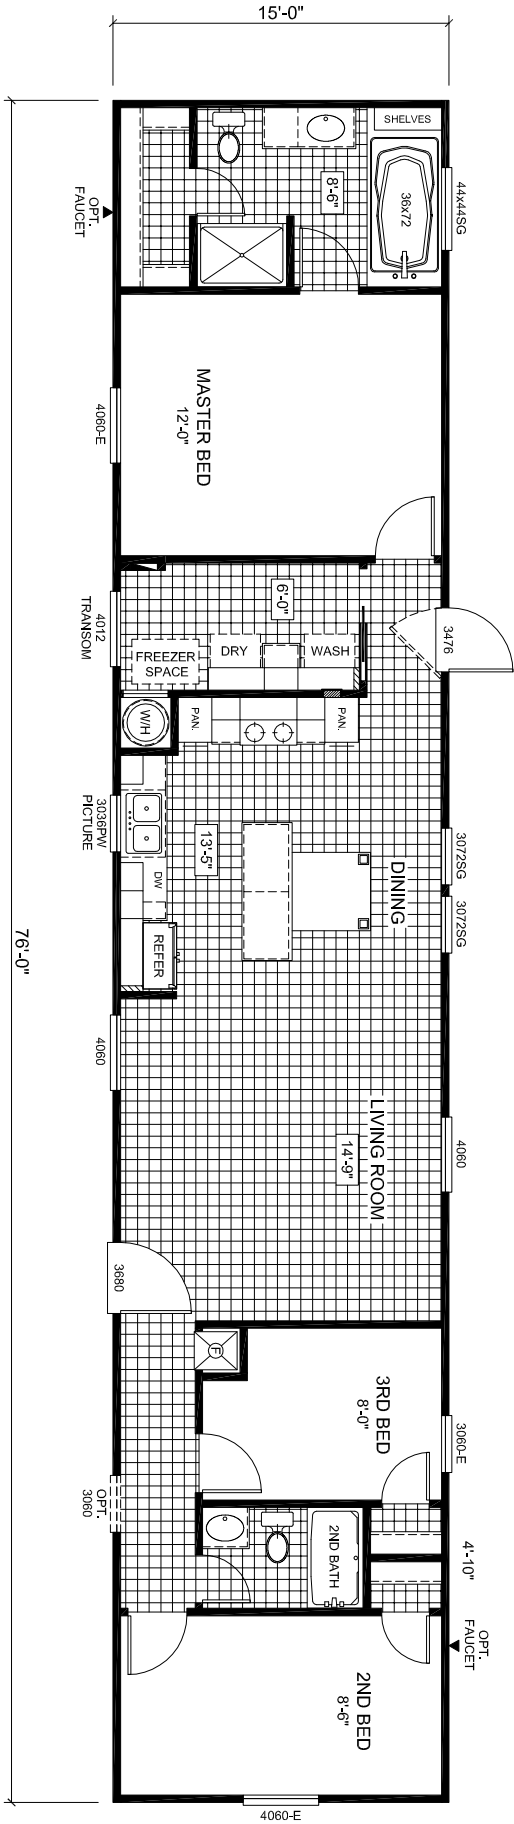

**MODEL: 2467DT**  
**3-BEDROOM / 2-BATH**  
**16 X 80 - Approx. 1140 Sq. Ft.**

Date: 4/24/17  
 \* All room dimensions include closets and square footage figures are approximate.

**OPTIONAL**  
**2-BEDROOM**  
**VERSION**